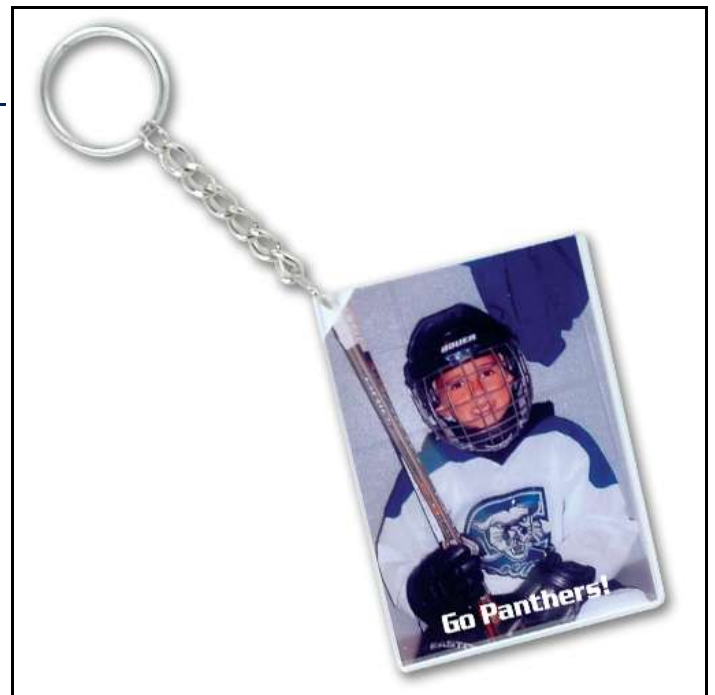

6192

Slip-In Leatherette Keytag

- w/Cover Strap
- **Color(s):** Black w/White Stitching
- **Insert Size:** 2 - 2" x 3"
- **Imprint Area(s):** 2" x 1"
- **Item Size:** 2 5/8" x 3 1/2"
- **Weight:** 108 = 26 lbs.
- **Packaging:** Bulk
- **Max. Imprint Colors:** 1

7962

Promotional Slip-In Keytag

- **Color(s):** Clear
- **Insert Size:** 2 - 2 1/2" x 3 1/2"
- **Imprint Area(s):** Specify on Order
 - Front: 2 1/4" x 3/4"
 - Back: 2 1/4" x 3"
- **Item Size:** 2 1/2" x 3 9/16"
- **Weight:** 144 = 11 lbs.
- **Packaging:** Layer Packed
- **Max. Imprint Colors:** 2