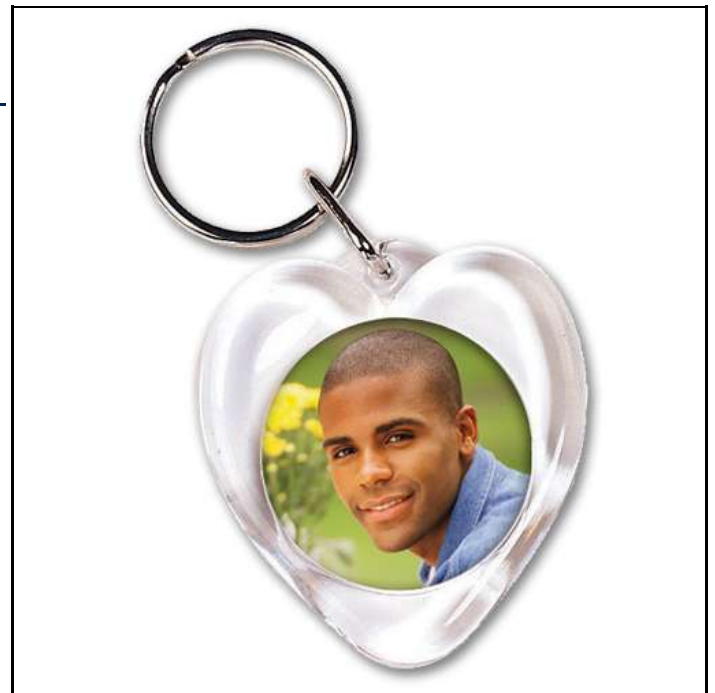

775

Slip-In Keytag

- w/Unattached Chain, (Packaged Separately)
- **Color(s):** Clear
- **Insert Size:** 2 - 1 1/4" x 1 9/16"
- **Imprint Area(s):** Specify on Order
 - Front: 1 1/8" x 3/8"
 - Back: 1 1/8" x 1 3/8"
- **Item Size:** 1 1/4" x 2 1/8"
- **Weight:** 200 = 6 lbs.
- **Packaging:** Layer Packed
- **Max. Imprint Colors:** 2

864

Clapboard Snap-In Keytag

- **Color(s):** White w/Black Stripes
- **Insert Size:** 1 3/8" x 1 3/4"
- **Imprint Area(s):** Specify on Order
 - Front: 1 1/2" x 1/4"
 - Back: 1 1/2" x 1 3/16"
- **Item Size:** 2 1/8" x 2 3/8"
- **Weight:** 144 = 8 lbs.
- **Packaging:** Layer Packed
- **Max. Imprint Colors:** 2

873

Photo Poker Chip Keytag

- **Color(s):** Black w/Silver Accents, White w/Red Accents, White w/Blue Accents, White w/Green Accents, or White w/Black Accents
- **Insert Size:** 1 1/8" Dia.
- **Imprint Area(s):** 1" Dia.
- **Item Size:** 1 1/2" x 1 1/2" x 3/16"
- **Weight:** 150 = 4 lbs.
- **Packaging:** Polybagged
- **Max. Imprint Colors:** 2

874

Snap-In Heart Keytag

- **Color(s):** Clear
- **Insert Size:** 2 - 1 1/8" Dia.
- **Imprint Area(s):** Specify on Order
Front: 5/8" x 1/4"
Back: 1" Dia.
- **Item Size:** 1 5/8" x 1 13/16"
- **Weight:** 200 = 8 lbs.
- **Packaging:** Layer Packed
- **Max. Imprint Colors:** 2